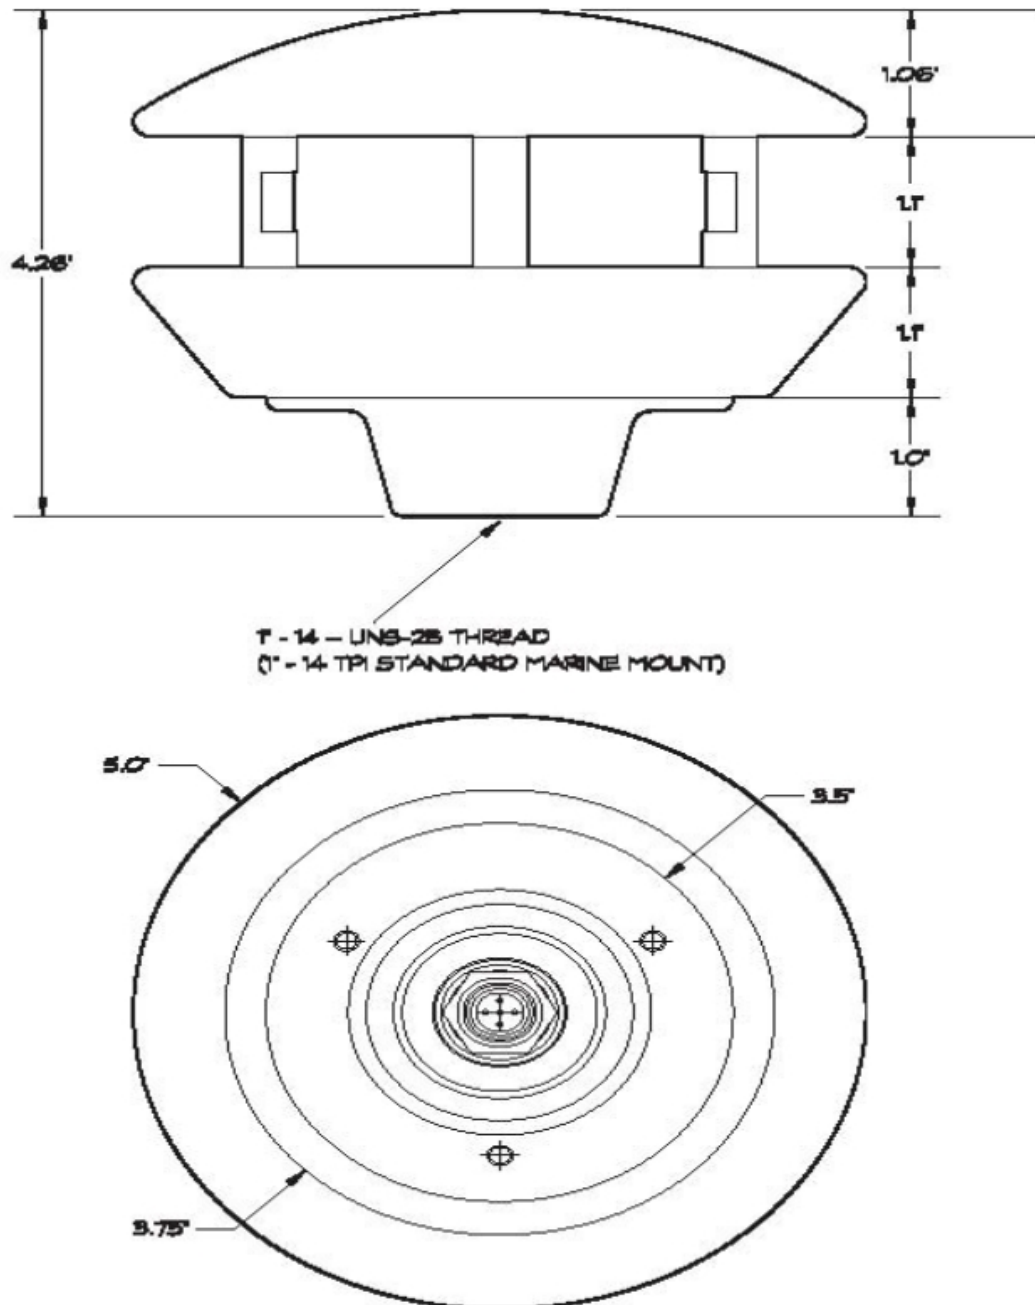

What are the approximate dimensions of the WSO100?

Article Number: 46 | Rating: Unrated | Last Updated: Sun, Jul 12, 2015 10:58 PM

The WSO100 is approximately 4.25" (10.8cm) tall including the pole mount and 5" (12.7cm) in diameter.