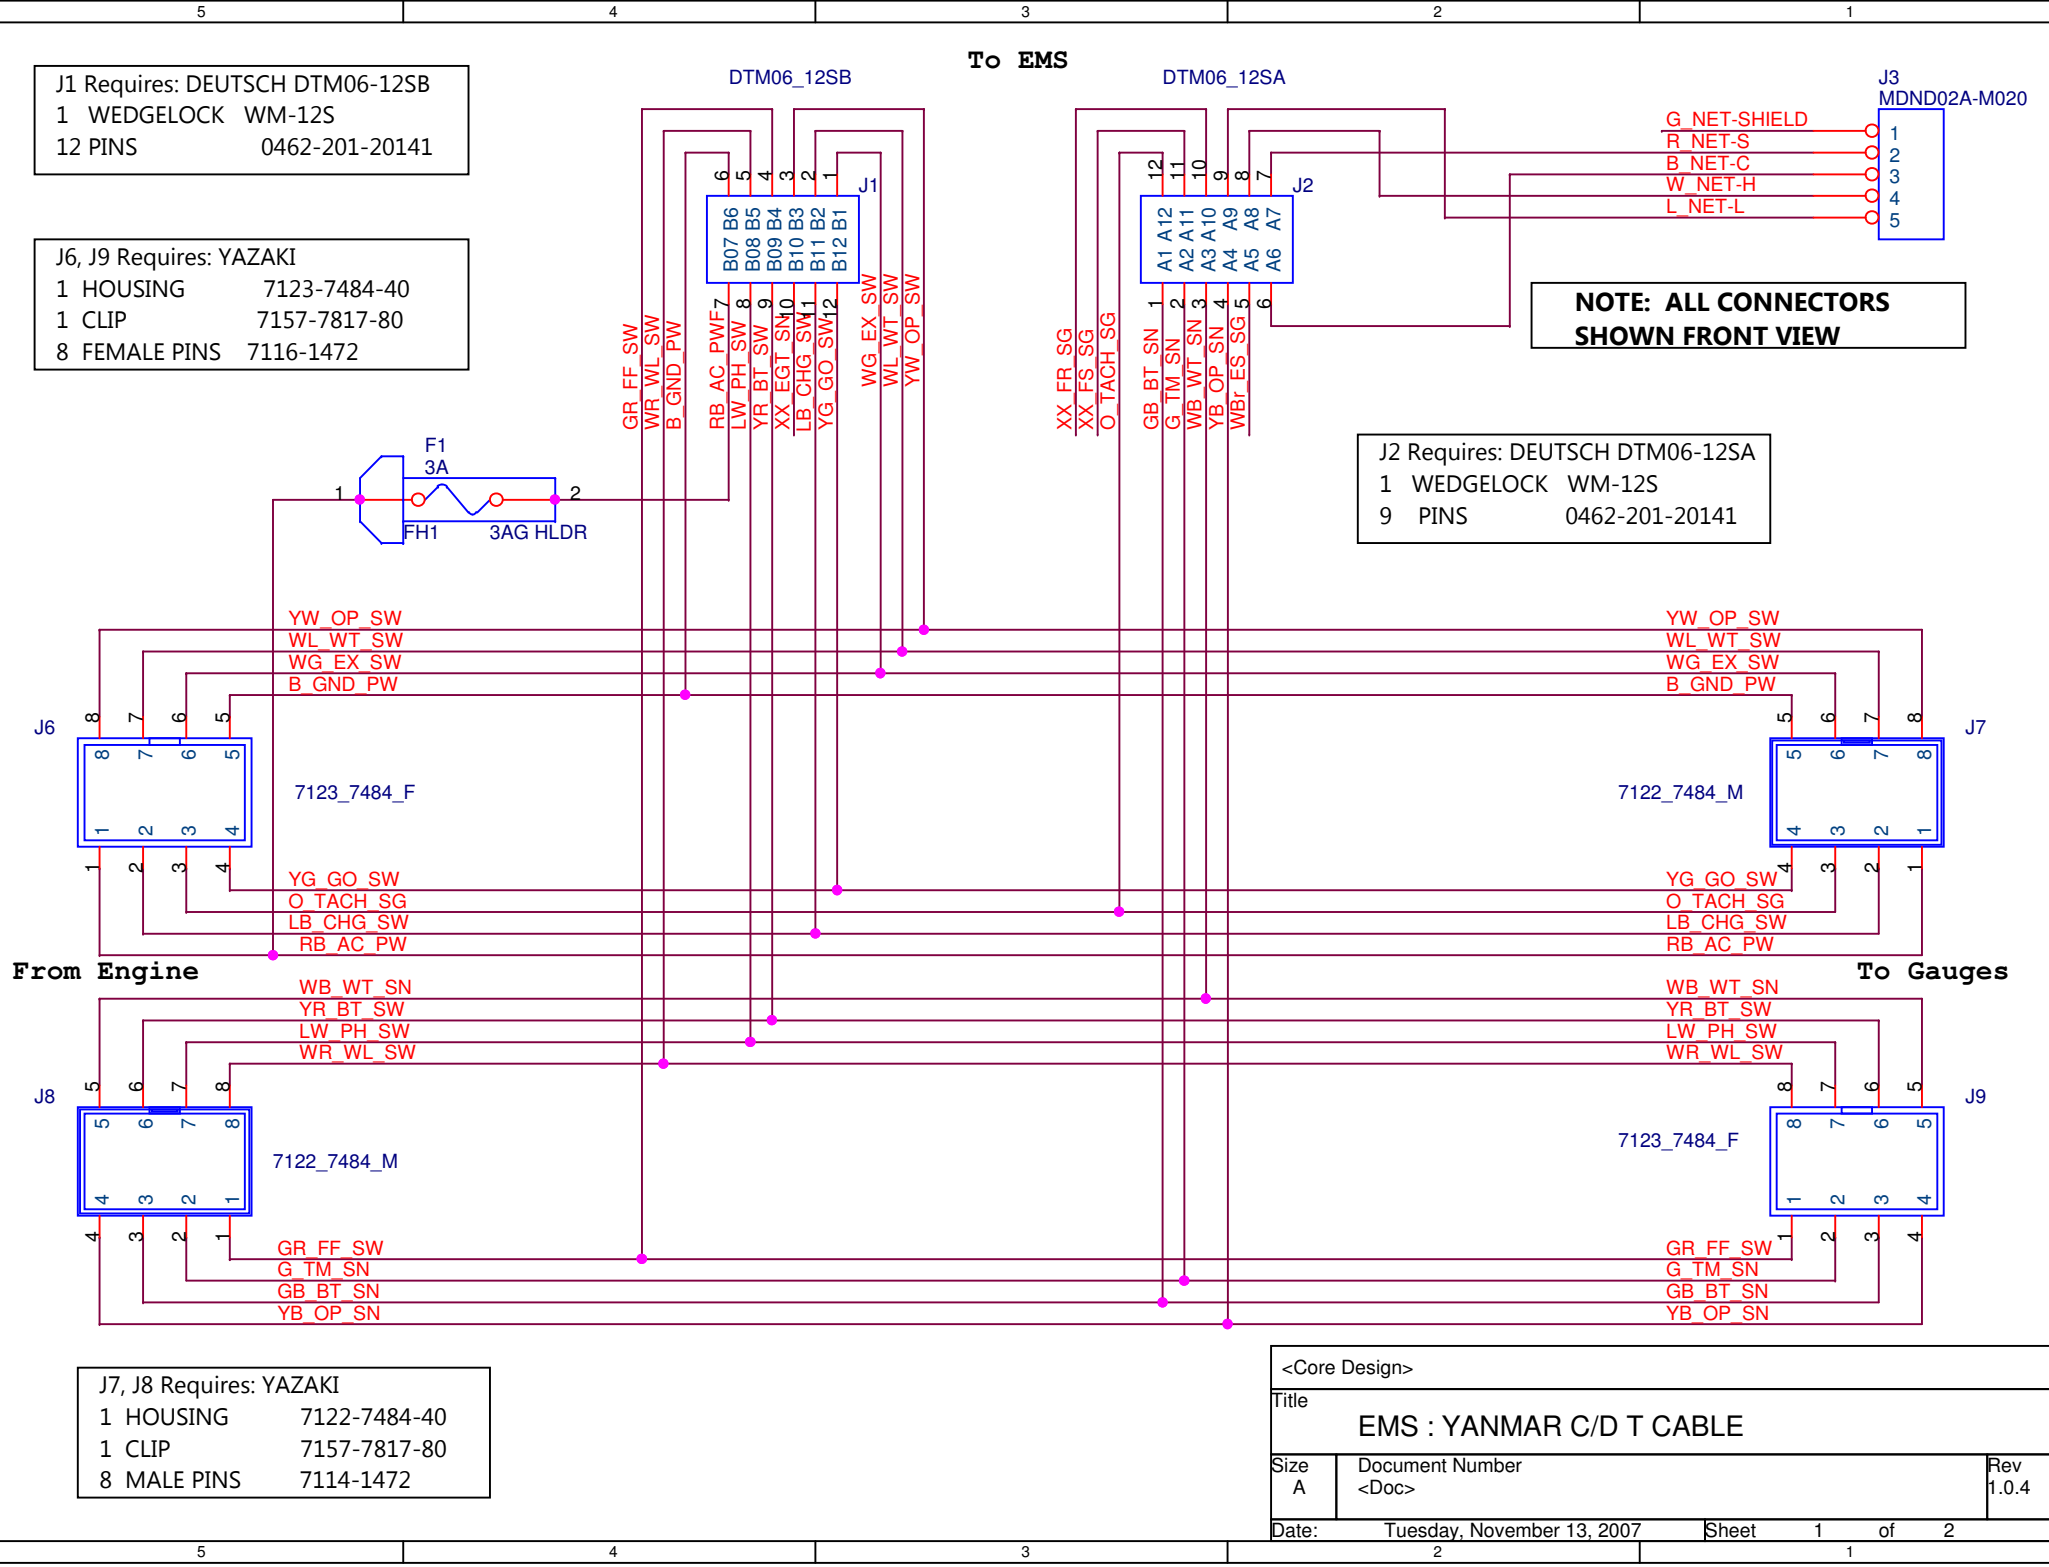

J1 Requires: DEUTSCH DTM06-12SB
 1 WEDGELOCK WM-12S
 12 PINS 0462-201-20141

J6, J9 Requires: YAZAKI
 1 HOUSING 7123-7484-40
 1 CLIP 7157-7817-80
 8 FEMALE PINS 7116-1472

J2 Requires: DEUTSCH DTM06-12SA
 1 WEDGELOCK WM-12S
 9 PINS 0462-201-20141

J7, J8 Requires: YAZAKI
 1 HOUSING 7122-7484-40
 1 CLIP 7157-7817-80
 8 MALE PINS 7114-1472

NOTE: ALL CONNECTORS SHOWN FRONT VIEW

<Core Design>		
Title EMS : YANMAR C/D T CABLE		
Size A	Document Number <Doc>	Rev 1.0.4
Date:	Tuesday, November 13, 2007	Sheet 1 of 2

NOTE: PLACE CABLE TIES
MAXIMUM 3" APART

NOTE: PLACE CABLE TIE
AT EACH JUNCTION

NOTE: PLACE CABLE TIE
AT EACH JUNCTION

<Core Design>		
Title EMS : YANMAR C/D T CABLE MECHANICAL		
Size A	Document Number <Doc>	Rev 1.0.4
Date:	Tuesday, November 13, 2007	Sheet 2 of 2