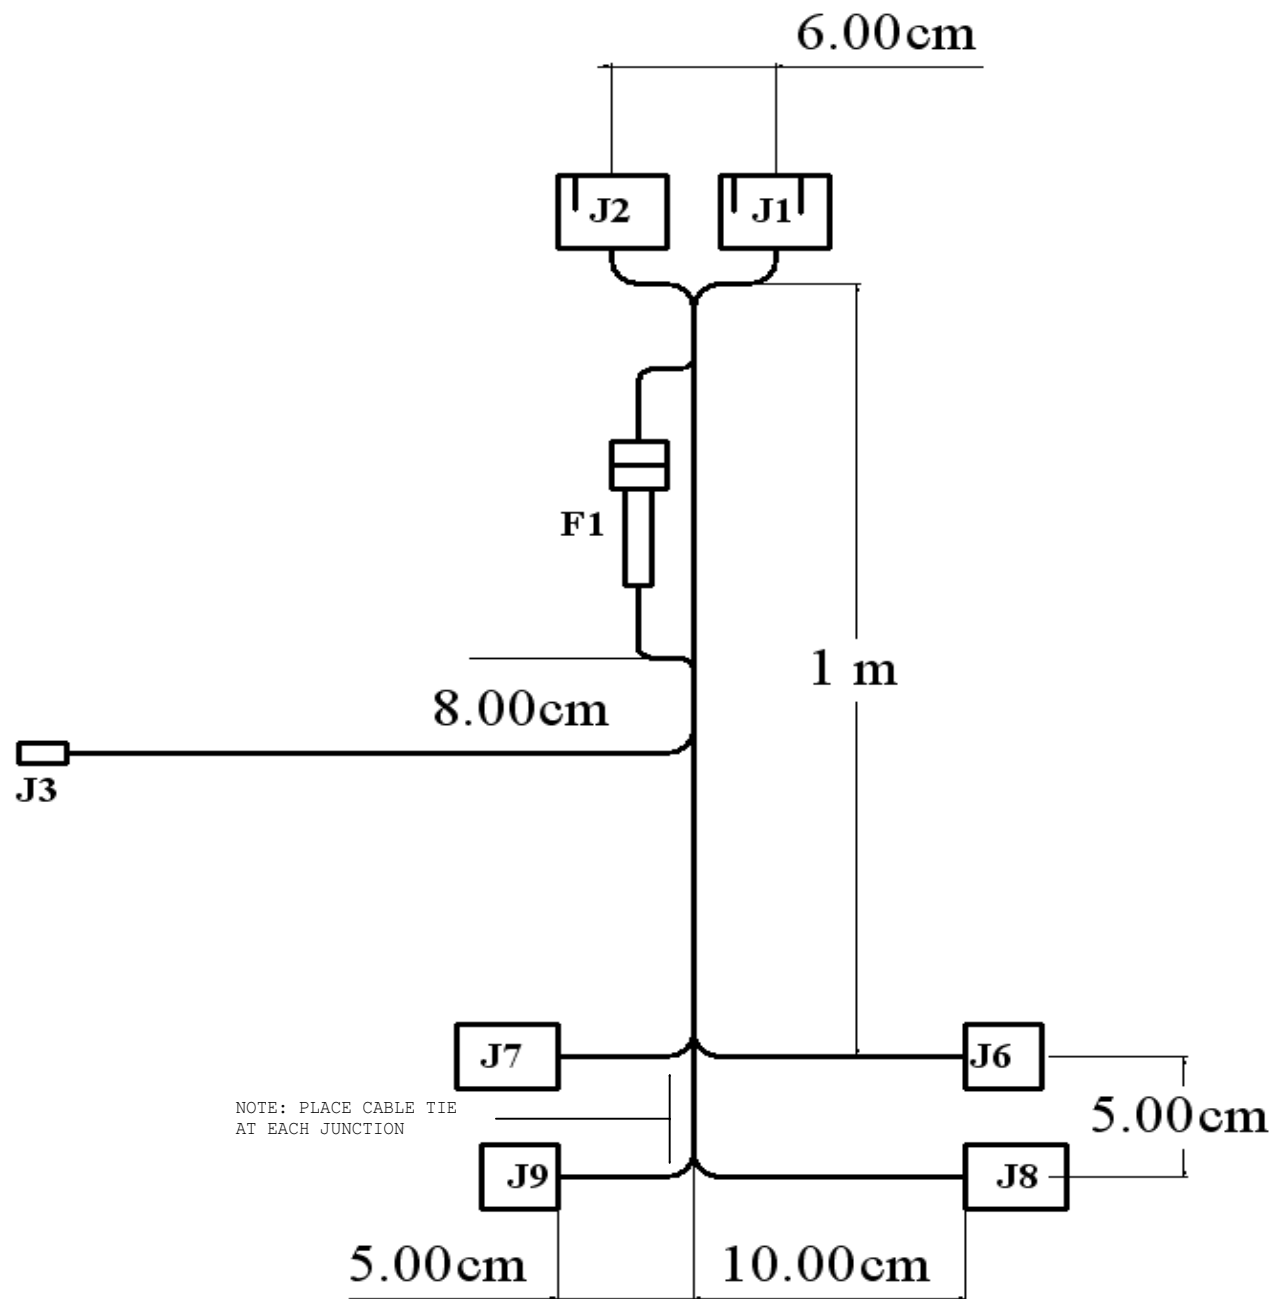

J1 Requires: DEUTSCH DTM06-12SB
 1 WEDGELOCK WM-12S
 12 PINS 0462-201-20141

J6, J9 Requires: YAZAKI
 1 HOUSING 7123-7484-40
 1 CLIP 7157-7817-80
 8 FEMALE PINS 7116-1472

J2 Requires: DEUTSCH DTM06-12SA
 1 WEDGELOCK WM-12S
 9 PINS 0462-201-20141

J7, J8 Requires: YAZAKI
 1 HOUSING 7122-7484-40
 1 CLIP 7157-7817-80
 8 MALE PINS 7114-1472

NOTE: ALL CONNECTORS SHOWN FRONT VIEW

<Core Design>		
Title EMS : YANMAR C/D T CABLE		
Size A	Document Number <Doc>	Rev 1.0.4
Date:	Tuesday, November 13, 2007	Sheet 1 of 2

NOTE: PLACE CABLE TIES
MAXIMUM 3" APART

NOTE: PLACE CABLE TIE
AT EACH JUNCTION

NOTE: PLACE CABLE TIE
AT EACH JUNCTION

<Core Design>		
Title EMS : YANMAR C/D T CABLE MECHANICAL		
Size A	Document Number <Doc>	Rev 1.0.4
Date:	Tuesday, November 13, 2007	Sheet 2 of 2