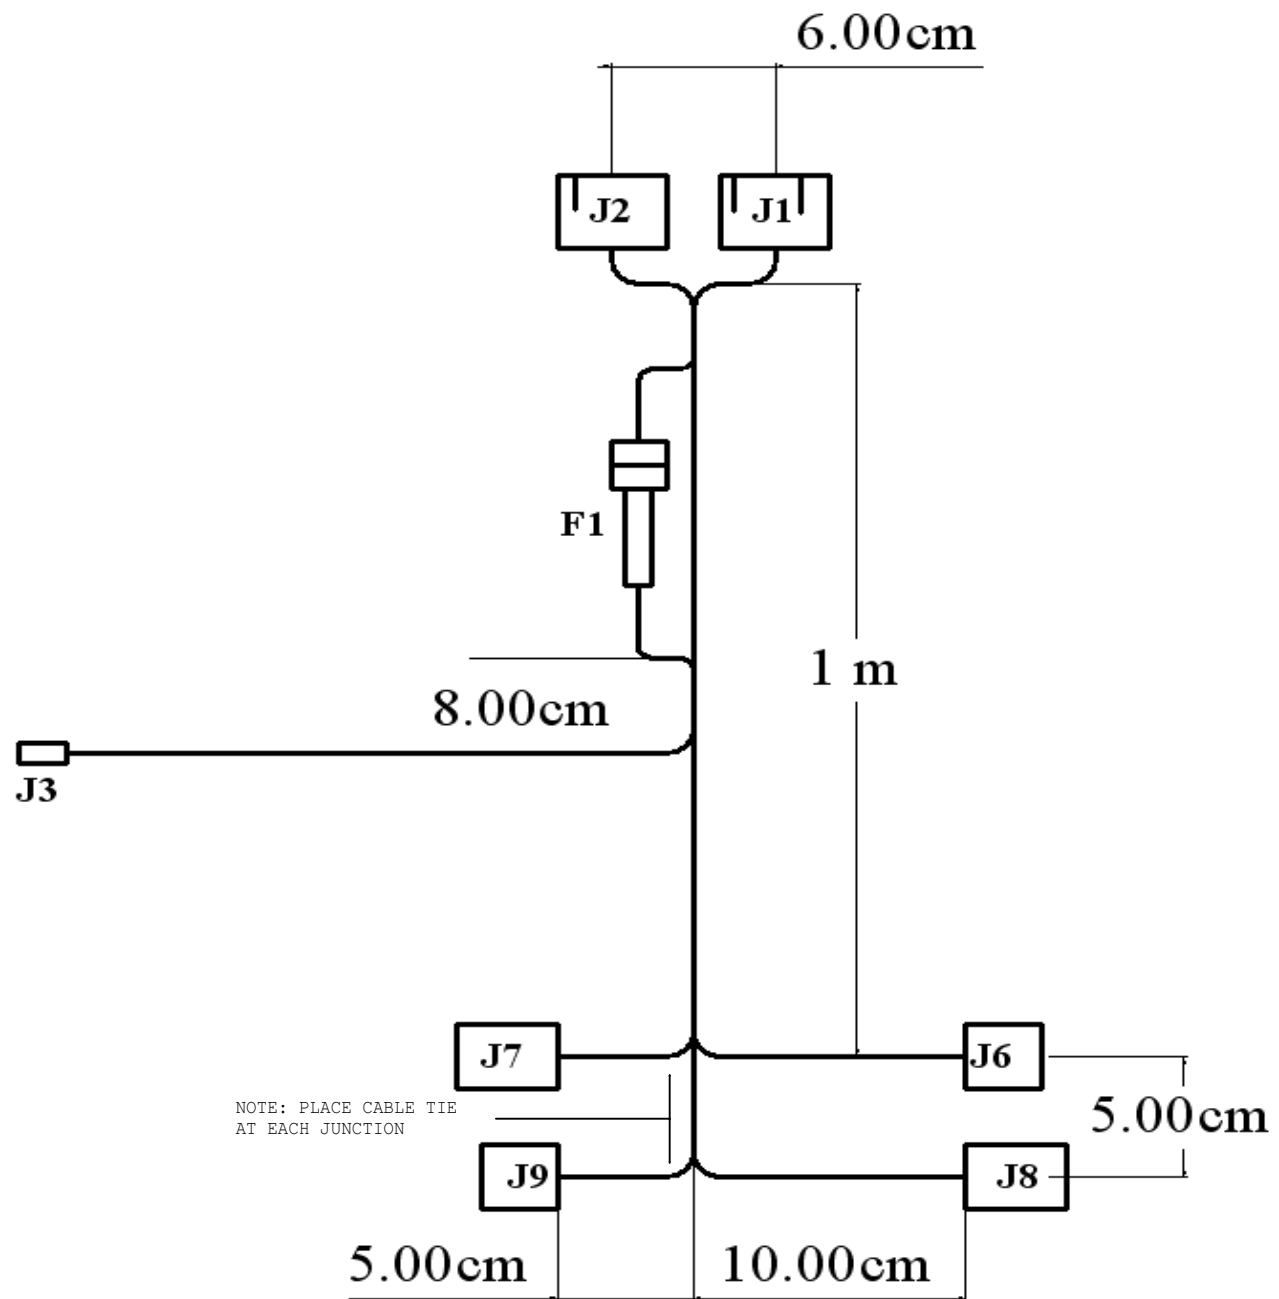

J1 Requires: DEUTSCH DTM06-12SB
 1 WEDGELOCK WM-12S
 12 PINS 0462-201-20141

J6, J9 Requires: YAZAKI
 1 HOUSING 7123-7484-40
 1 CLIP 7157-7817-80
 8 FEMALE PINS 7116-1472

J2 Requires: DEUTSCH DTM06-12SA
 1 WEDGELOCK WM-12S
 9 PINS 0462-201-20141

J7, J8 Requires: YAZAKI
 1 HOUSING 7122-7484-40
 1 CLIP 7157-7817-80
 8 MALE PINS 7114-1472

NOTE: ALL CONNECTORS SHOWN FRONT VIEW

<Core Design>		
Title EMS : YANMAR C/D T CABLE		
Size A	Document Number <Doc>	Rev 1.0.4
Date:	Tuesday, November 13, 2007	Sheet 1 of 2

NOTE: PLACE CABLE TIES
MAXIMUM 3" APART

NOTE: PLACE CABLE TIE
AT EACH JUNCTION

NOTE: PLACE CABLE TIE
AT EACH JUNCTION

<Core Design>		
Title		
EMS : YANMAR C/D T CABLE MECHANICAL		
Size	Document Number	Rev
A	<Doc>	1.0.4
Date:	Tuesday, November 13, 2007	Sheet 2 of 2