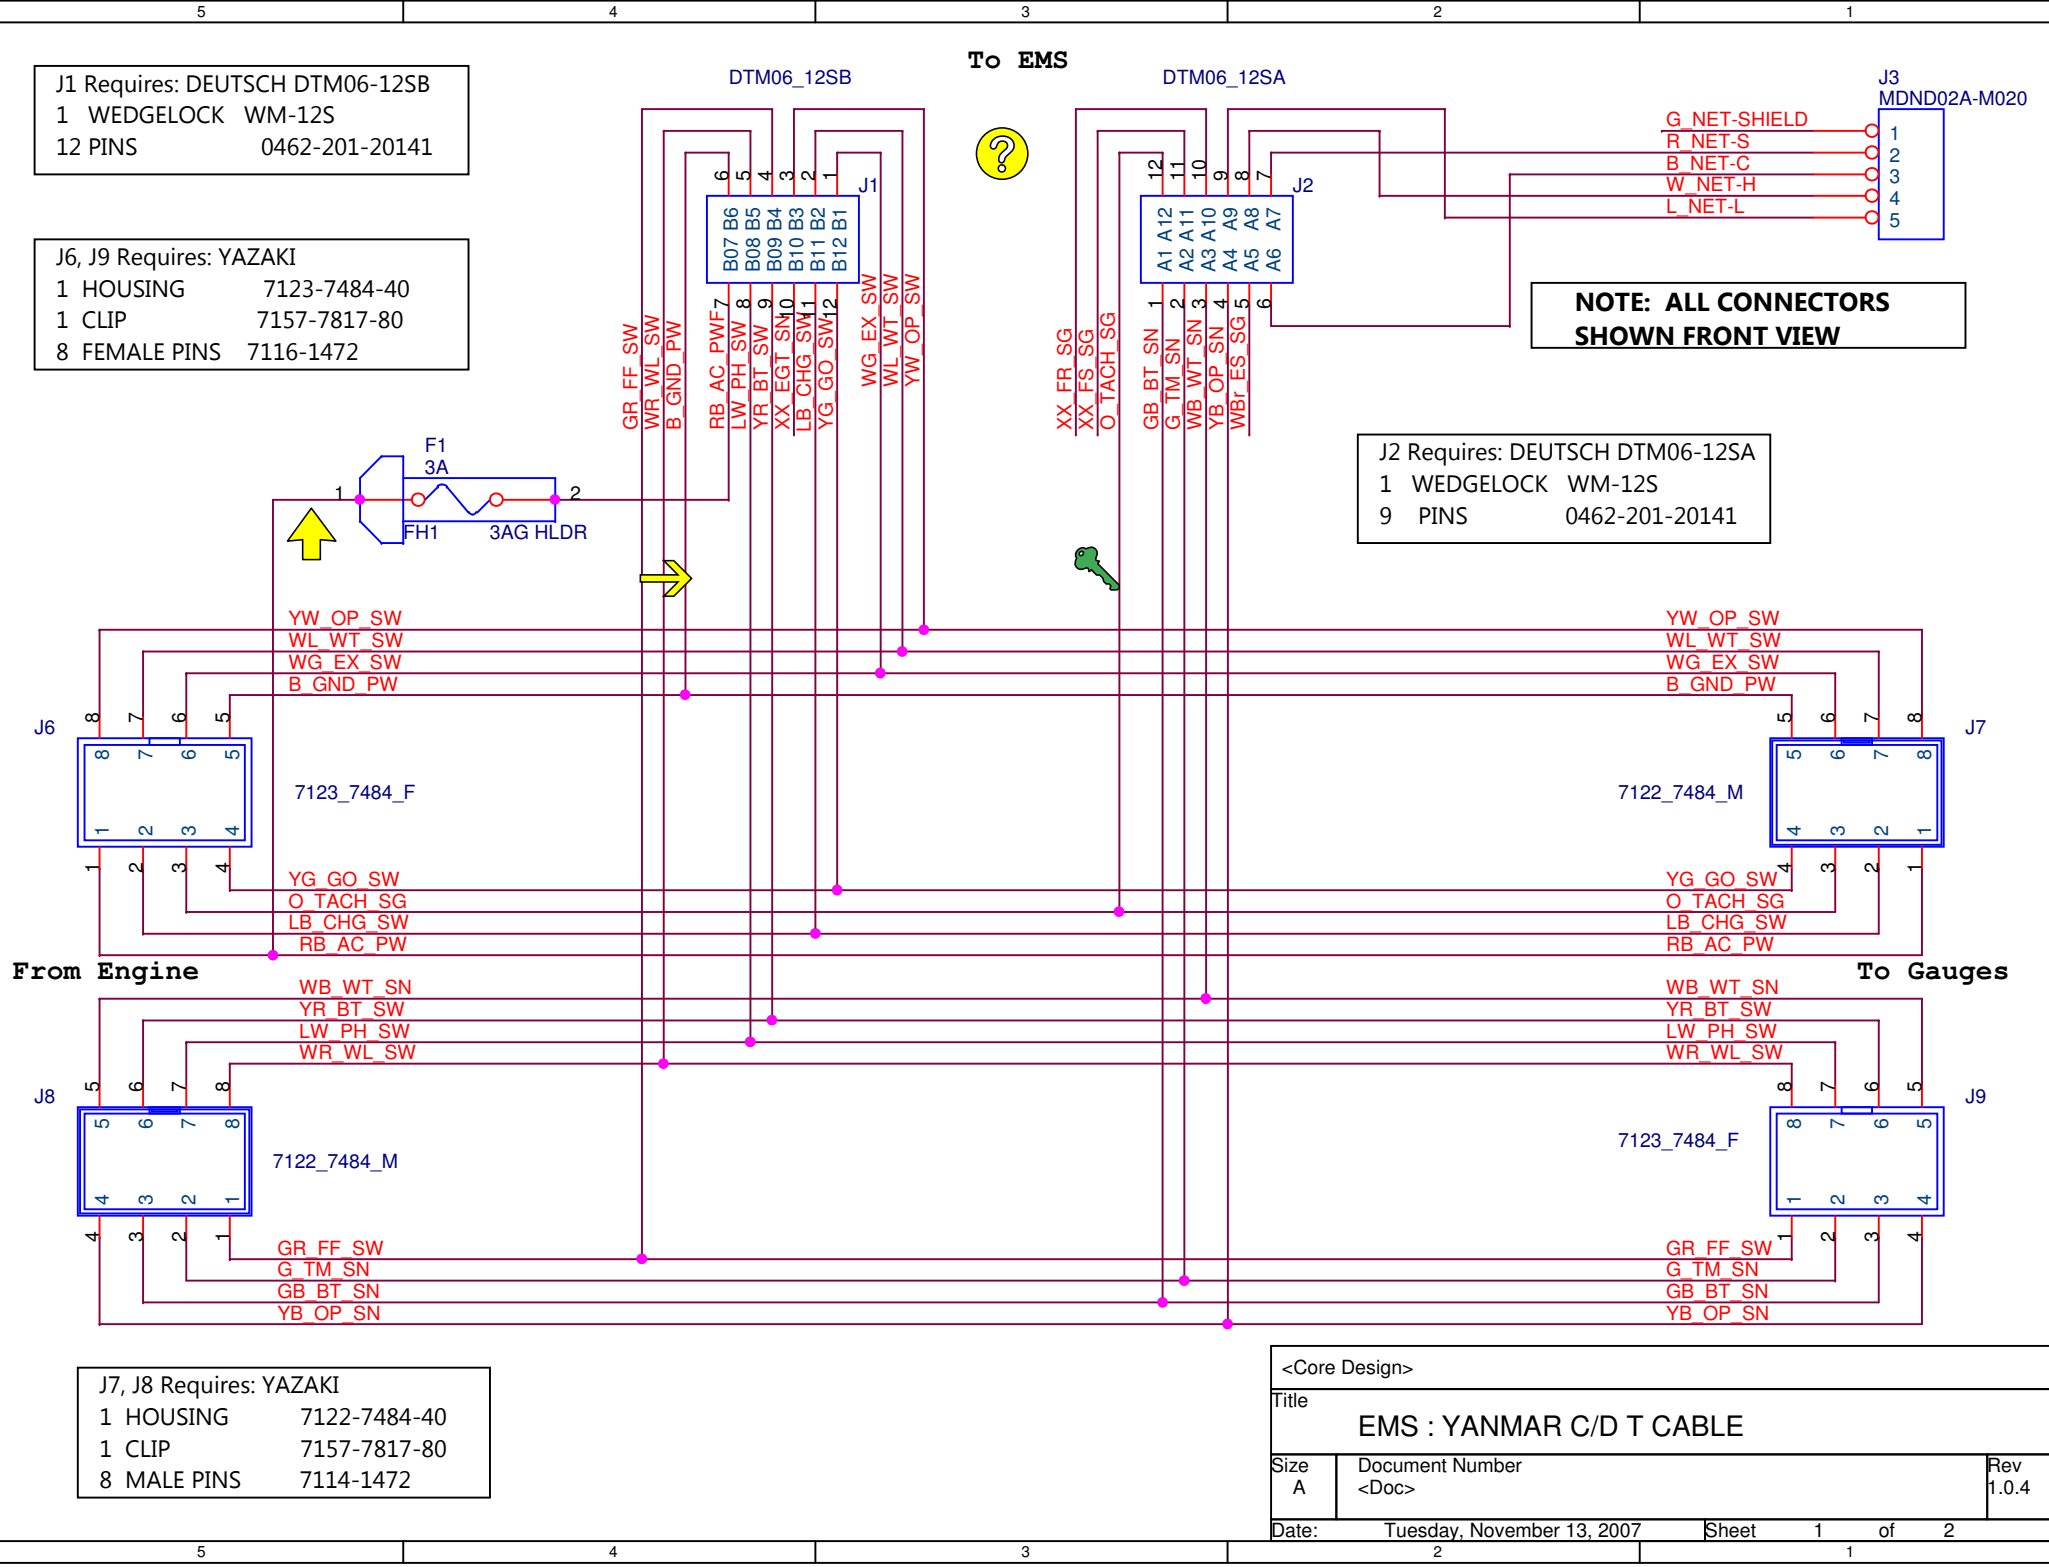

J1 Requires: DEUTSCH DTM06-12SB
 1 WEDGELOCK WM-12S
 12 PINS 0462-201-20141

J6, J9 Requires: YAZAKI
 1 HOUSING 7123-7484-40
 1 CLIP 7157-7817-80
 8 FEMALE PINS 7116-1472

J2 Requires: DEUTSCH DTM06-12SA
 1 WEDGELOCK WM-12S
 9 PINS 0462-201-20141

J7, J8 Requires: YAZAKI
 1 HOUSING 7122-7484-40
 1 CLIP 7157-7817-80
 8 MALE PINS 7114-1472

NOTE: ALL CONNECTORS SHOWN FRONT VIEW

<Core Design>		
Title EMS : YANMAR C/D T CABLE		
Size A	Document Number <Doc>	Rev 1.0.4
Date:	Tuesday, November 13, 2007	Sheet 1 of 2

NOTE: PLACE CABLE TIES
MAXIMUM 3" APART

NOTE: PLACE CABLE TIE
AT EACH JUNCTION

NOTE: PLACE CABLE TIE
AT EACH JUNCTION

<Core Design>		
Title		
EMS : YANMAR C/D T CABLE MECHANICAL		
Size	Document Number	Rev
A	<Doc>	1.0.4
Date:	Tuesday, November 13, 2007	Sheet 2 of 2