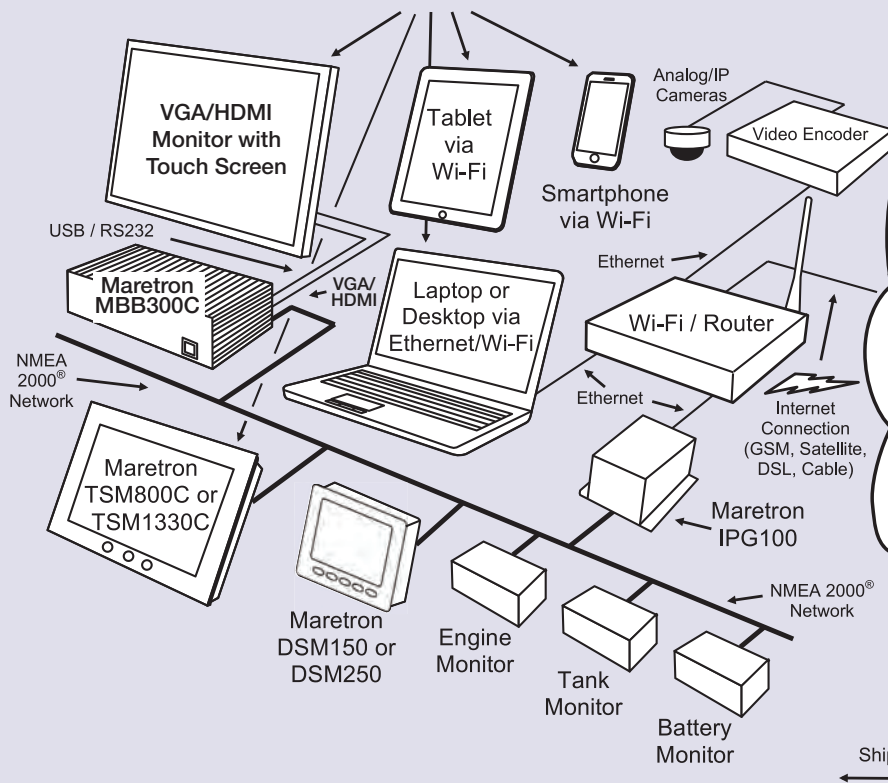

# Maretron Real Time Cloud Service

Maretron Real Time Cloud Service allows you to remotely and seamlessly connect to your vessel using N2KView® or N2KView® Mobile software so you can monitor and control your vessel from anywhere in the world. As long as there is an Internet connection to the vessel, Maretron's Internet Protocol Gateway (IPG100) will automatically log into Maretron's Internet real time cloud server and the vessel's information will be made available to any remote N2KView® or N2KView® Mobile. Connection between your vessel and remote N2KView® software has never been easier, whether your vessel's Internet connection is via a marina WiFi, satellite connection, GSM or cell phone modem, or any other type of Internet connection, you'll have access to the vessel from anywhere in the world.

## Products

PART NUMBER	DESCRIPTION
MCS-25GB	Remote Vessel Monitoring & Control Data Plan (1 Year Contract Required-25GB/month)
MCS-50GB	Remote Vessel Monitoring & Control Data Plan (1 Year Contract Required-50GB/month)
MCS-100GB	Remote Vessel Monitoring & Control Data Plan (1 Year Contract Required-100GB/month)

Using Maretron Real Time Cloud Service is simple, just imagine receiving an email or text notification from the vessel indicating a problem and you simply log onto the vessel using a smart phone, tablet, or PC. Using Maretron's N2KView® vessel monitoring and control software you get a better understanding of the problem and you can even initiate a corrective action like resetting tripped breakers, turning on auxiliary pumps or lights. Or maybe you just want to adjust the air conditioner or start the ice maker on your way to the boat. Whatever the reason, Maretron Real Time Cloud Service provides you with a seamless connection to your vessel for peace of mind and convenient access from anywhere in the world.

## Multiple Wired and Wireless Devices Running N2KView® and N2KView® Mobile Vessel Monitoring and Control Software