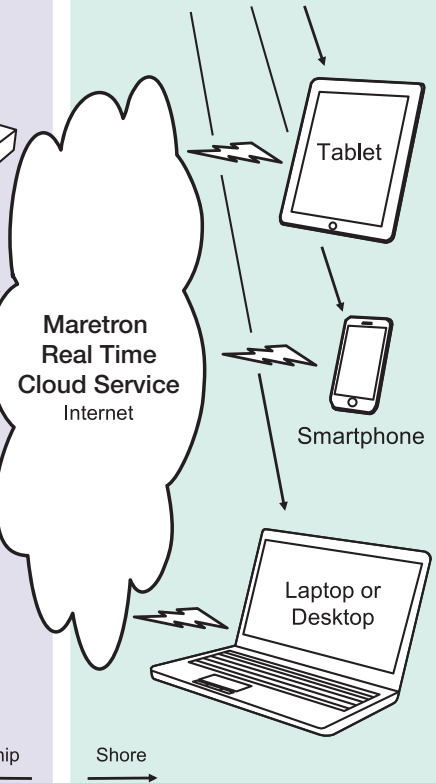

Remote Wired and Wireless Devices Running N2KView® and N2KView® Mobile

Maretron Real Time Cloud Service Diagram