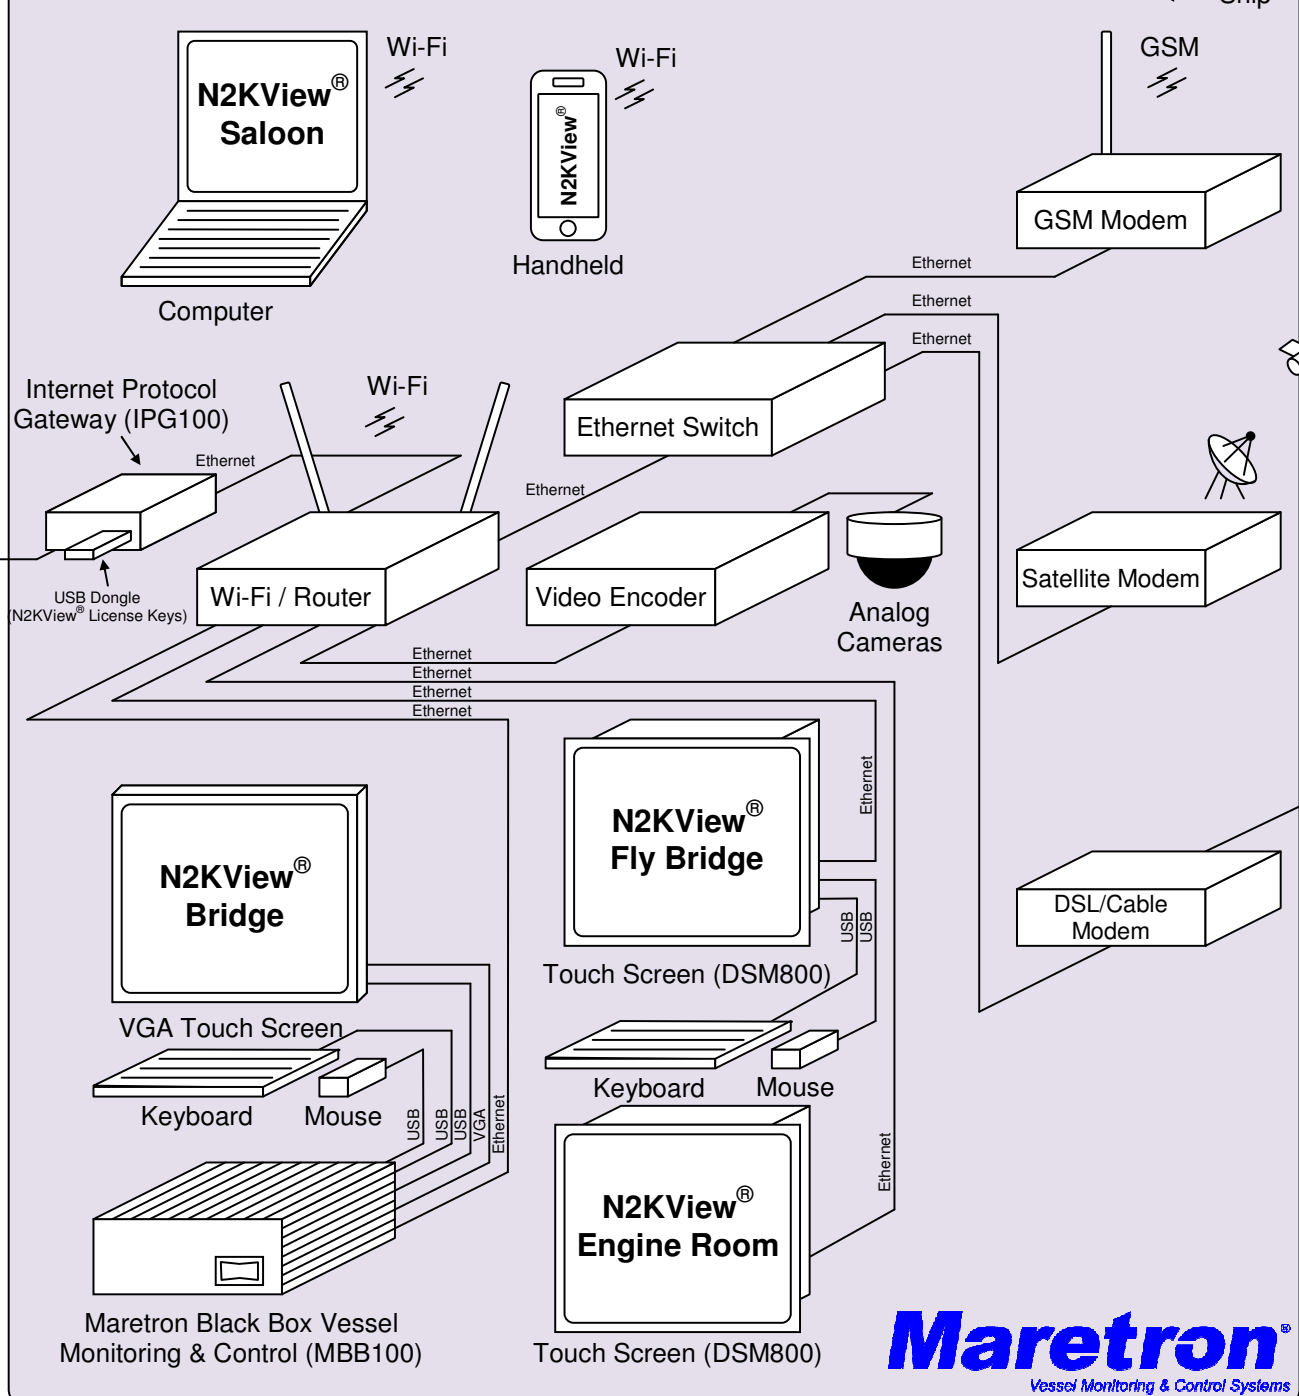

# CAN (NMEA 2000®)

- GPS Receiver
- Compass
- Weather Station
- Water Speed, Depth, Temp.
- Engine(s)
- Generator(s)
- AC Power Monitoring
- Shore Power Monitoring
- Battery Monitor(s)
- Tanks
- Watermaker/Air Conditioning
- Smoke/CO/LP Detection
- Security Systems
- AC/DC Electrical Panel
- Dedicated Displays

# LAN (Dedicated Hardware Vessel Monitoring and Control)

# WAN