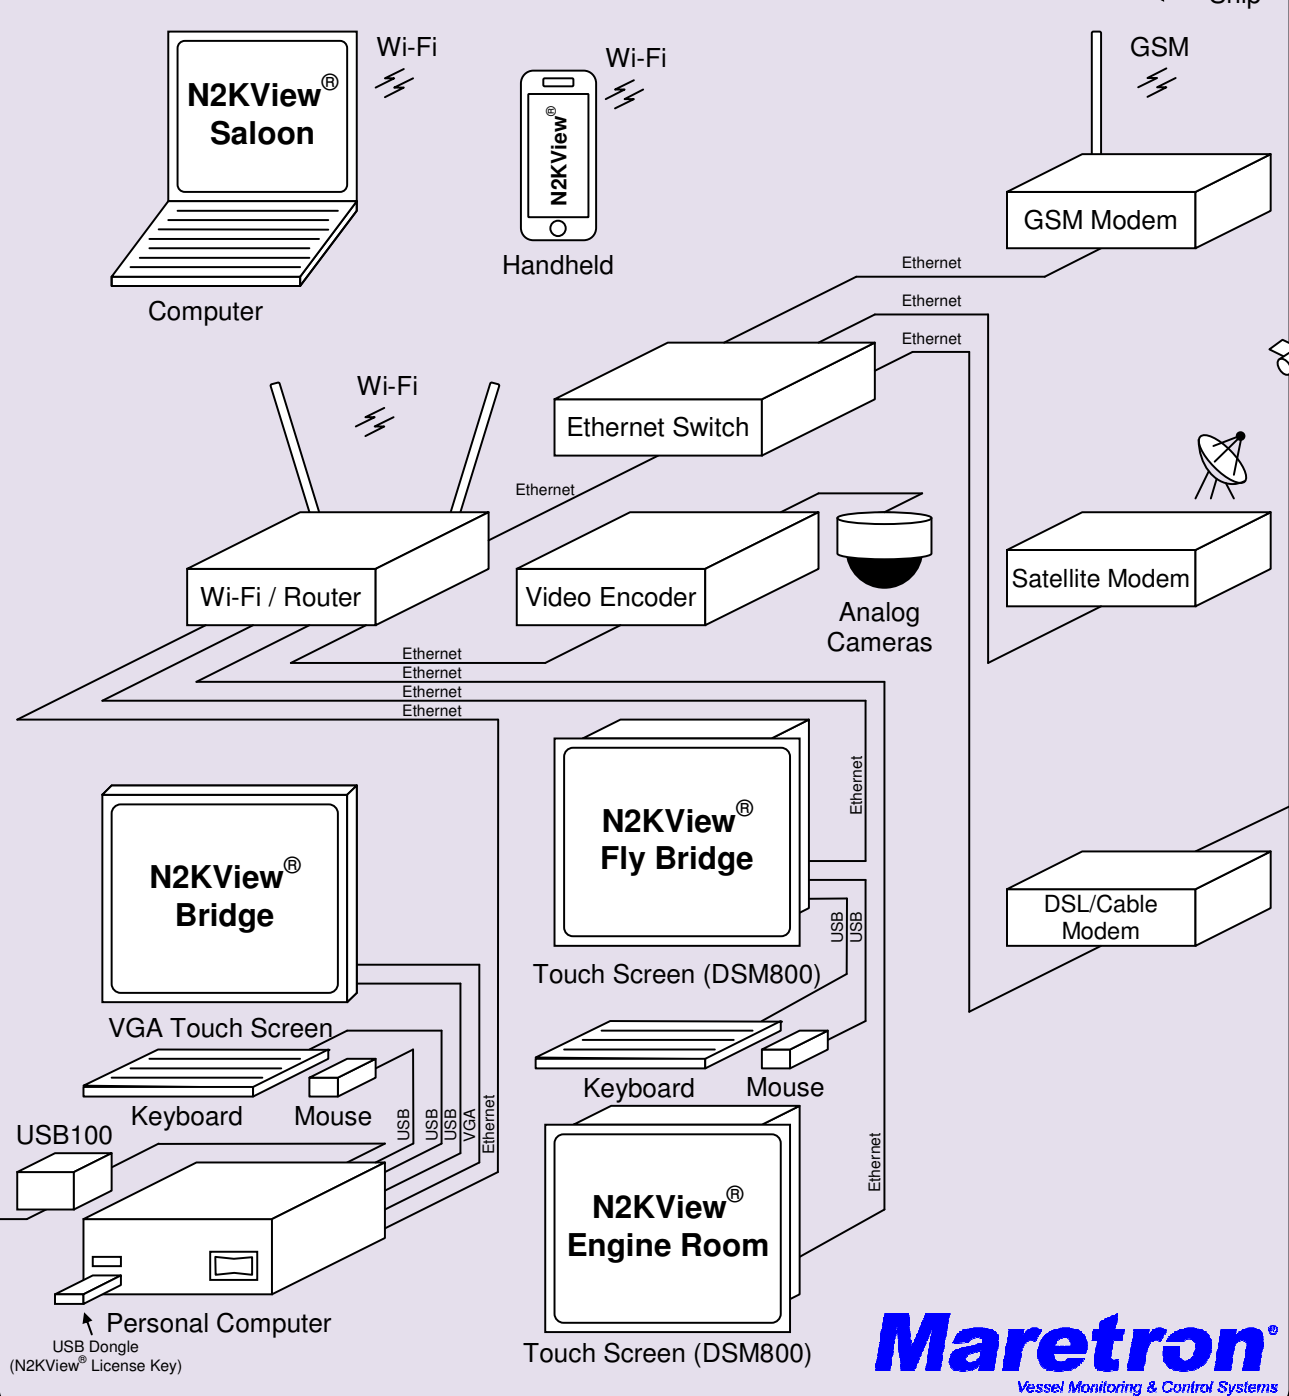

CAN (NMEA 2000®)

- GPS Receiver
- Compass
- Weather Station
- Water Speed, Depth, Temp.
- Engine(s)
- Generator(s)
- AC Power Monitoring
- Shore Power Monitoring
- Battery Monitor(s)
- Tanks
- Watermaker/Air Conditioning
- Smoke/CO/LP Detection
- Security Systems
- AC/DC Electrical Panel
- Dedicated Displays

LAN (Personal Computer Vessel Monitoring and Control)