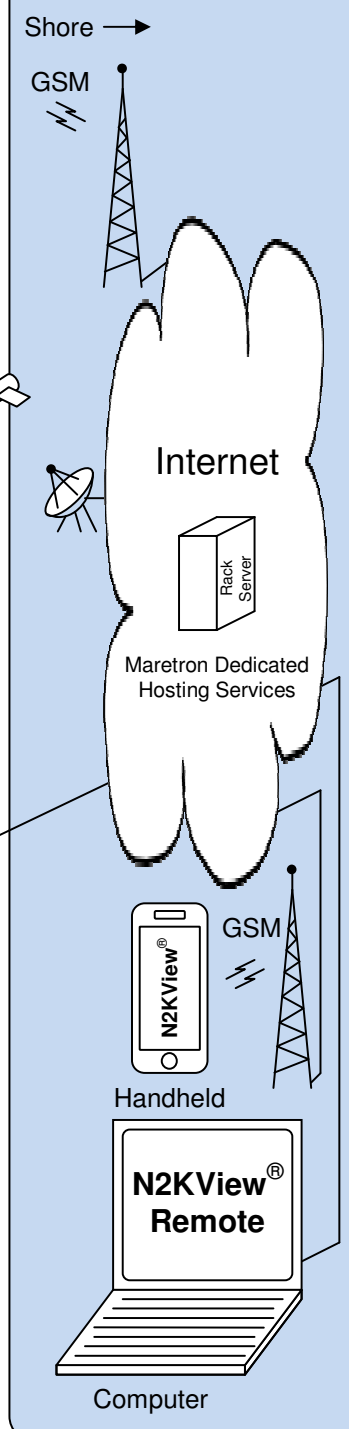

# CAN (NMEA 2000®)

- GPS Receiver
- Compass
- Weather Station
- Water Speed, Depth, Temp.
- Engine(s)
- Generator(s)
- AC Power Monitoring
- Shore Power Monitoring
- Battery Monitor(s)
- Tanks
- Watermaker/Air Conditioning
- Smoke/CO/LP Detection
- Security Systems
- AC/DC Electrical Panel
- Dedicated Displays

# LAN (Dedicated Hardware Vessel Monitoring and Control)

# WAN